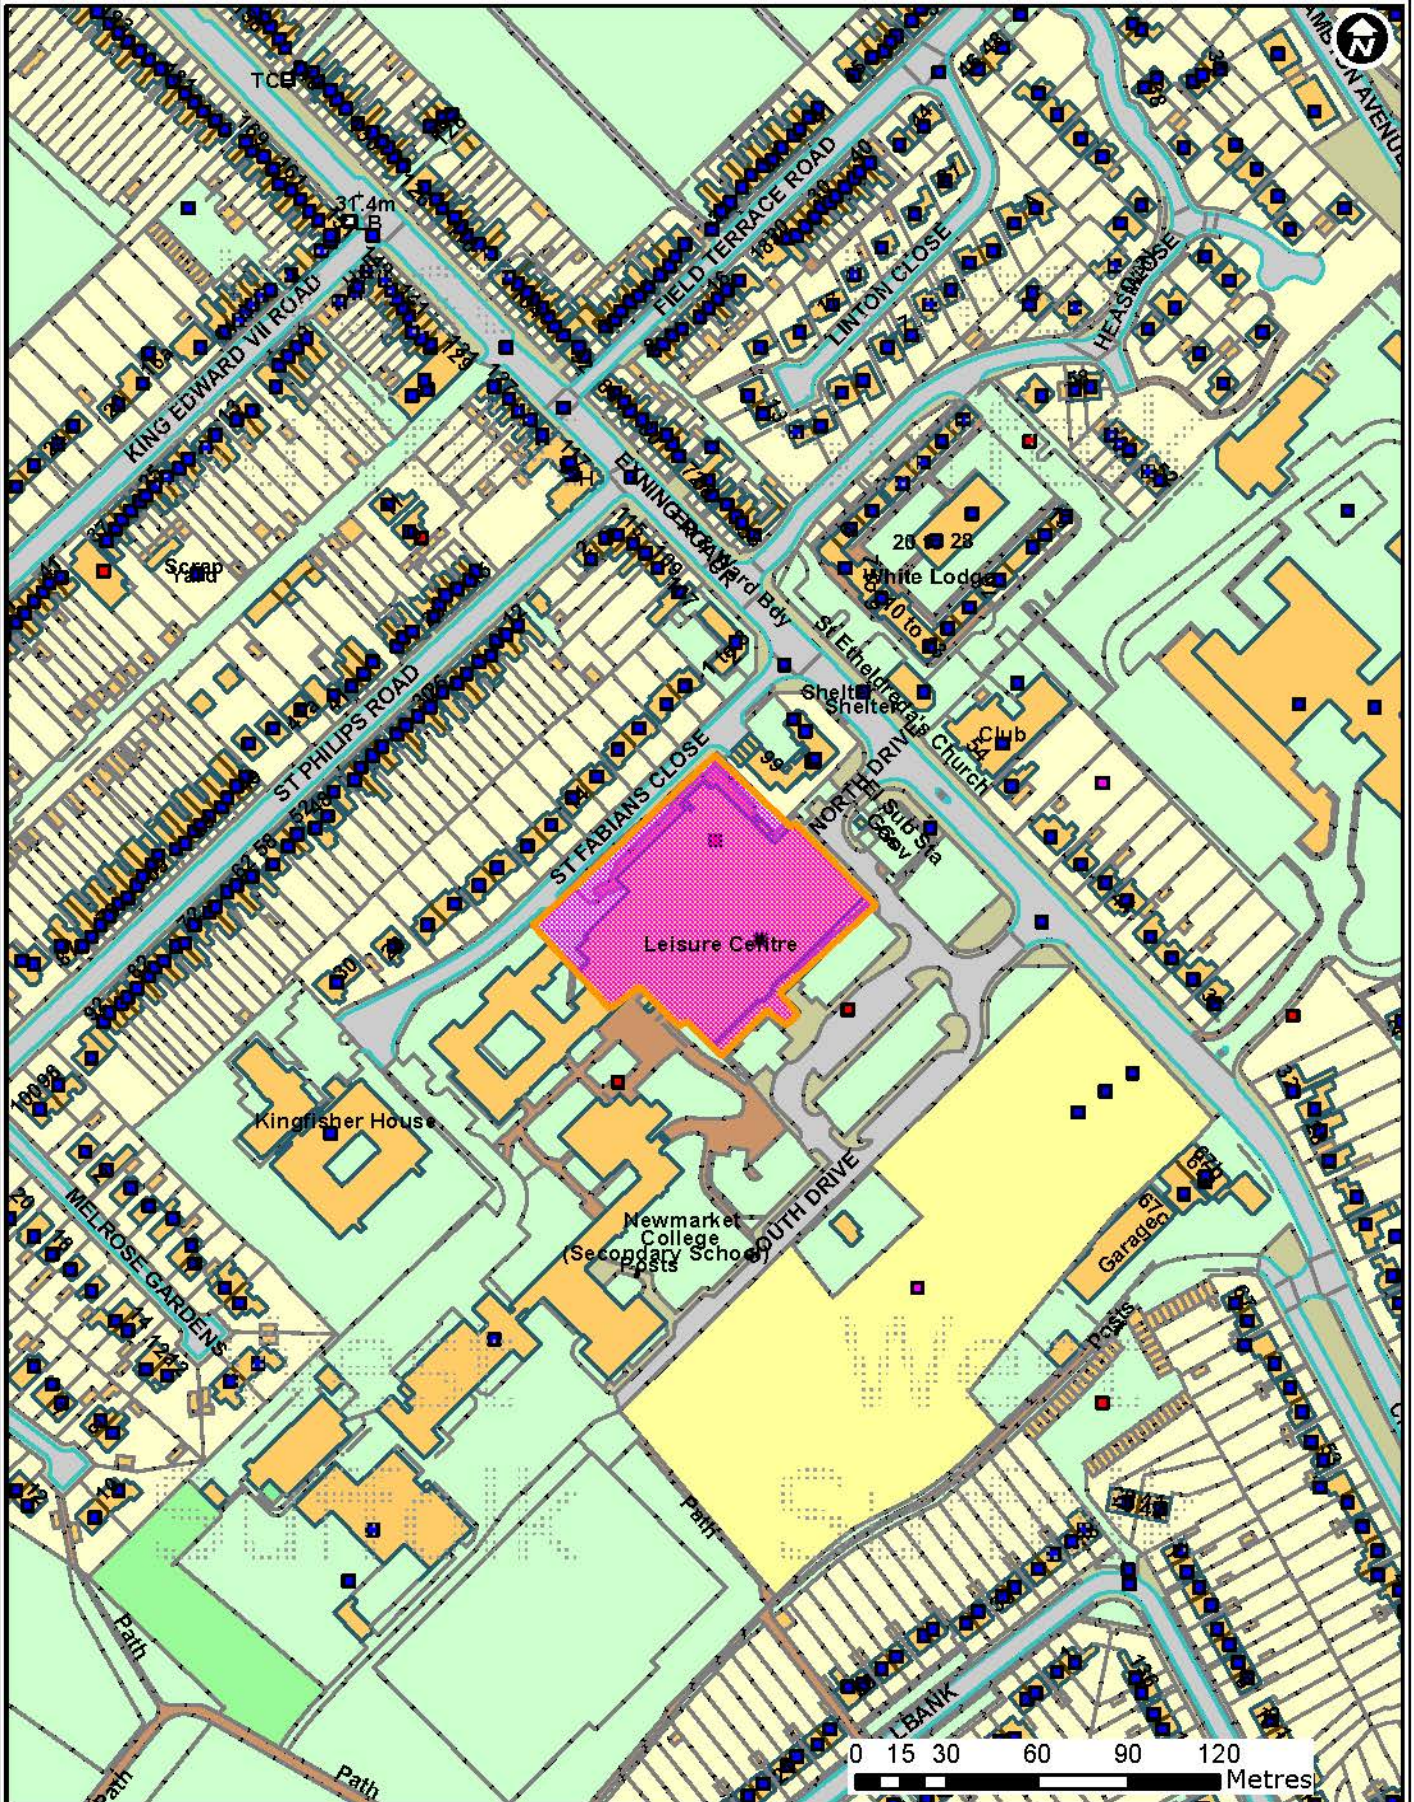

DC/16/1036/FUL

Leisure Centre, Newmarket

Forest Heath • St Edmundsbury

West Suffolk
working together

© Crown Copyright and database rights 2015 Ordnance Survey 100019675/100023282. You are not permitted to copy, sub-license, distribute or sell any of this data to third parties in any form. Use of this data is subject to terms and conditions. See www.westsuffolk.gov.uk/disclaimer.cfm.

Scale: 1:2,500
Date: 13/07/2016